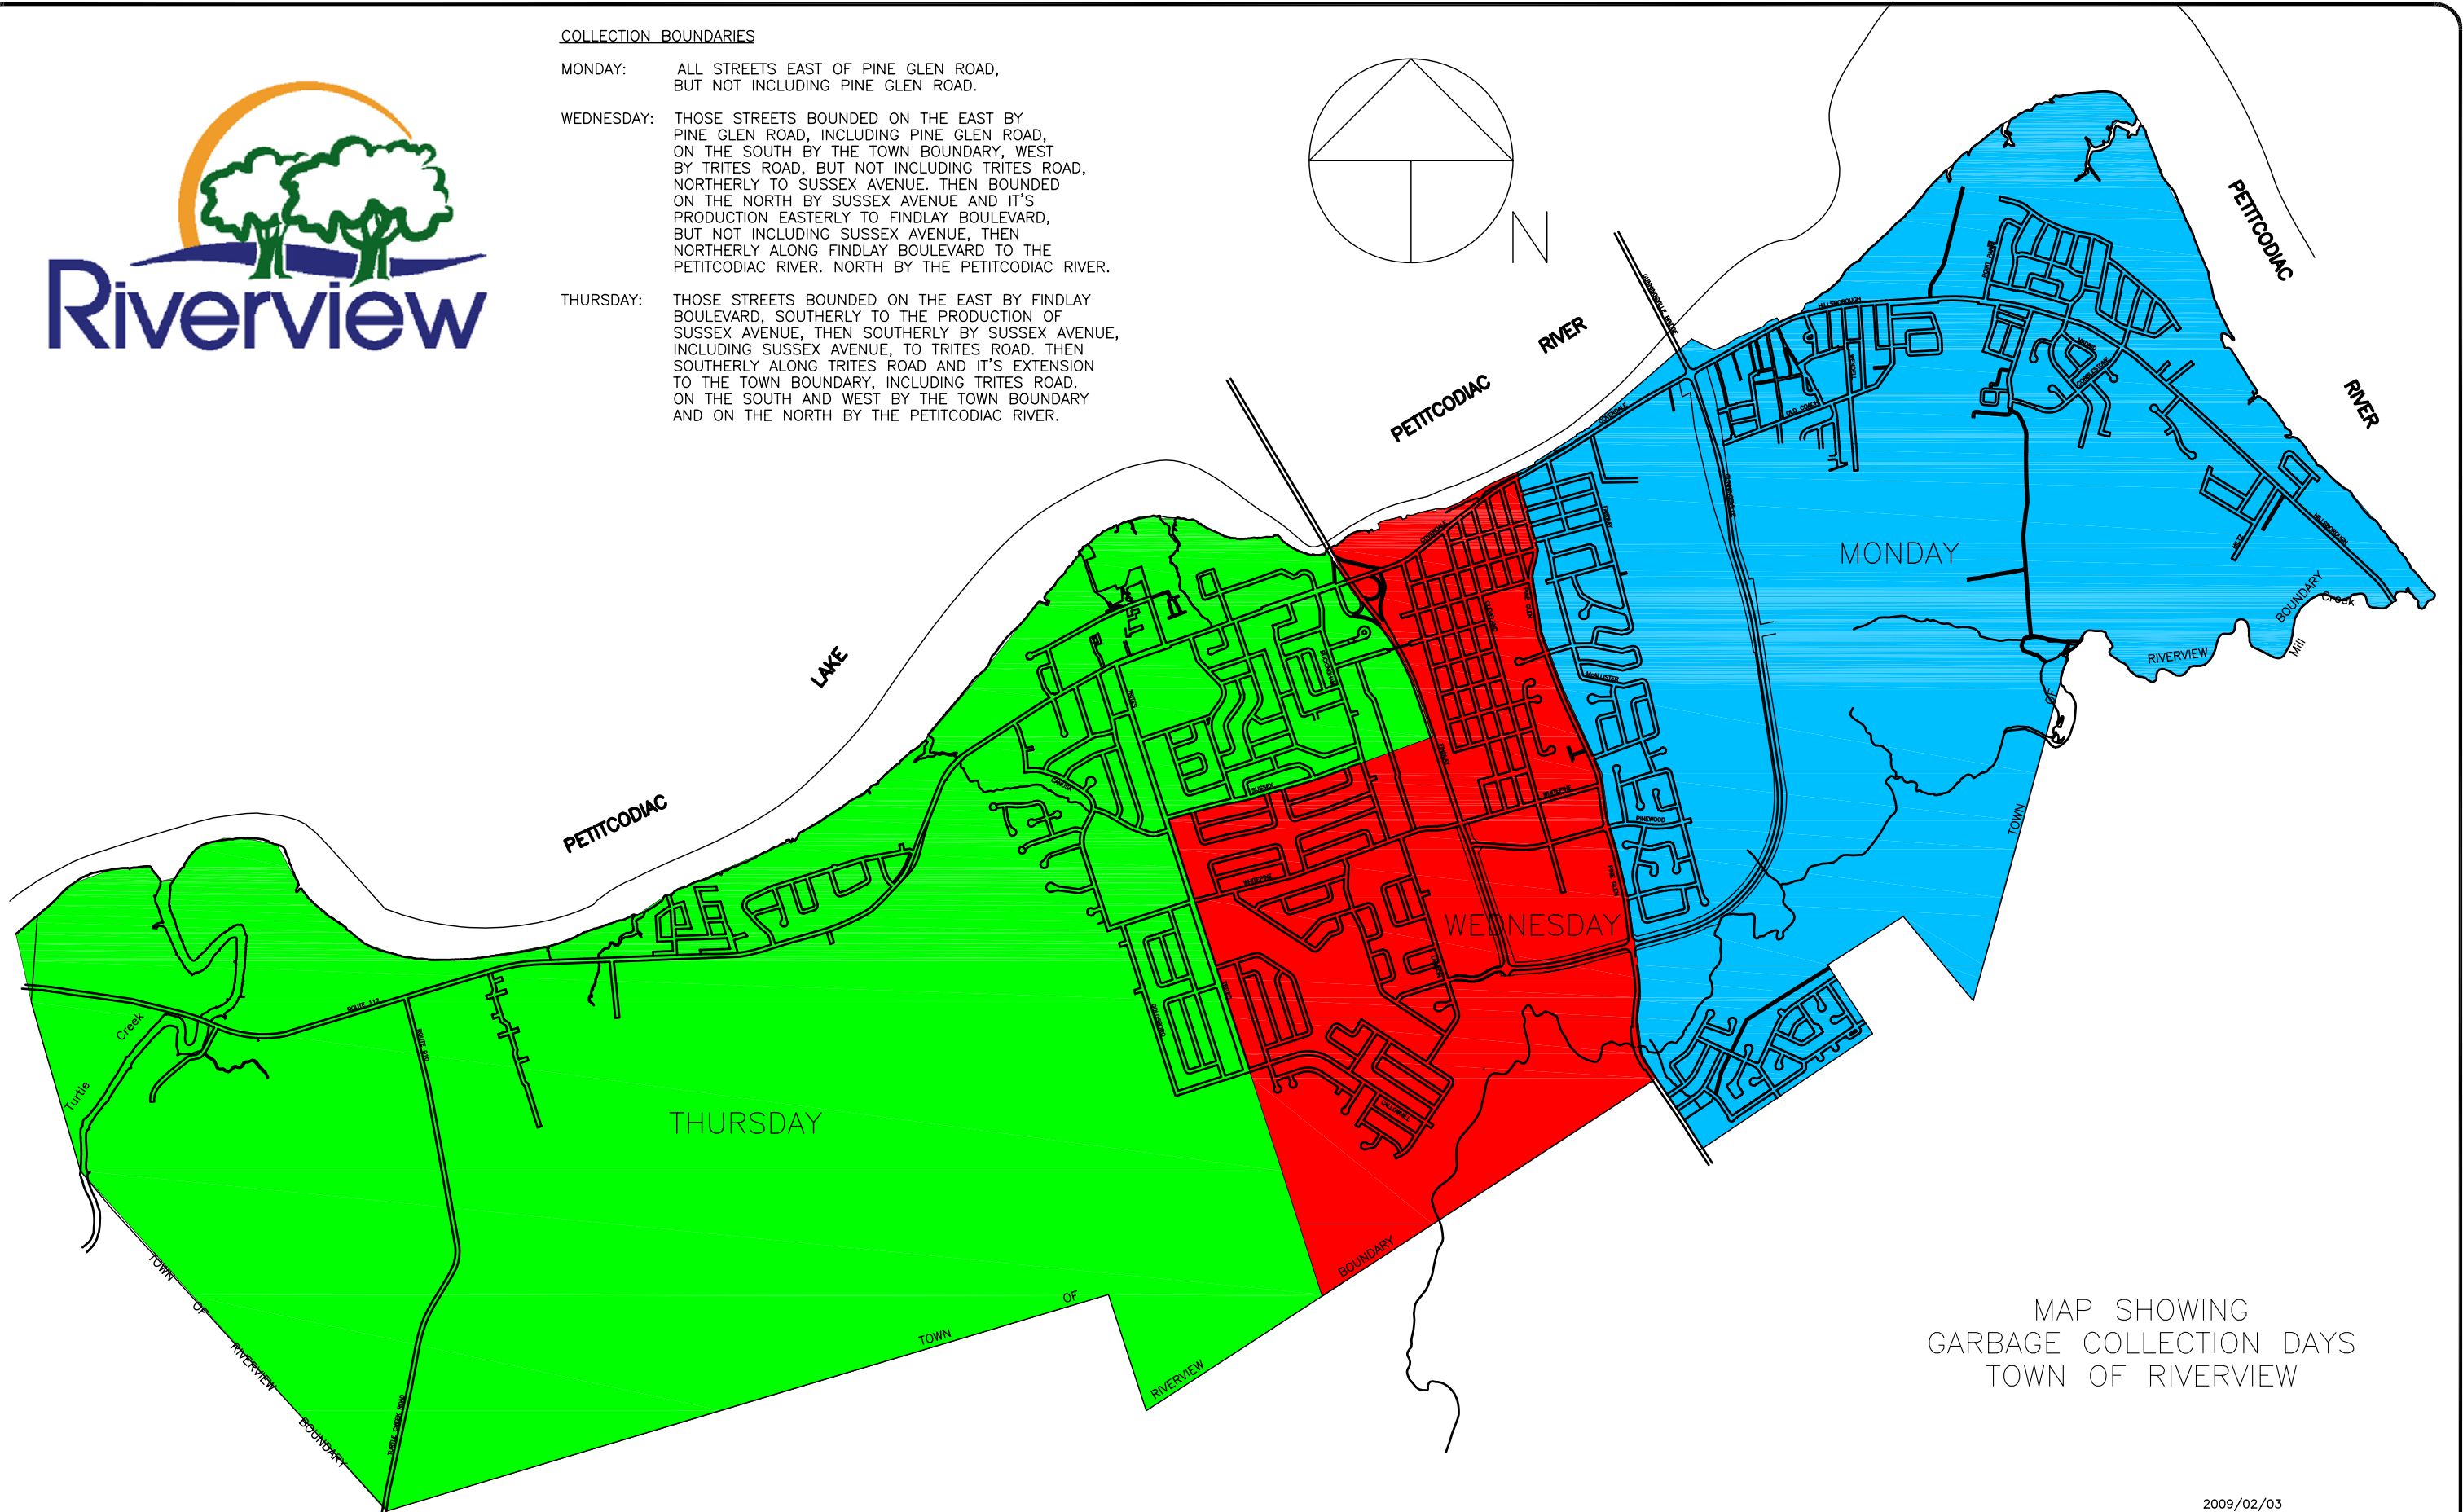

COLLECTION BOUNDARIES

- MONDAY: ALL STREETS EAST OF PINE GLEN ROAD, BUT NOT INCLUDING PINE GLEN ROAD.
- WEDNESDAY: THOSE STREETS BOUNDED ON THE EAST BY PINE GLEN ROAD, INCLUDING PINE GLEN ROAD, ON THE SOUTH BY THE TOWN BOUNDARY, WEST BY TRITES ROAD, BUT NOT INCLUDING TRITES ROAD, NORTHERLY TO SUSSEX AVENUE. THEN BOUNDED ON THE NORTH BY SUSSEX AVENUE AND IT'S PRODUCTION EASTERLY TO FINDLAY BOULEVARD, BUT NOT INCLUDING SUSSEX AVENUE, THEN NORTHERLY ALONG FINDLAY BOULEVARD TO THE PETITCODIAC RIVER. NORTH BY THE PETITCODIAC RIVER.
- THURSDAY: THOSE STREETS BOUNDED ON THE EAST BY FINDLAY BOULEVARD, SOUTHERLY TO THE PRODUCTION OF SUSSEX AVENUE, THEN SOUTHERLY BY SUSSEX AVENUE, INCLUDING SUSSEX AVENUE, TO TRITES ROAD. THEN SOUTHERLY ALONG TRITES ROAD AND IT'S EXTENSION TO THE TOWN BOUNDARY, INCLUDING TRITES ROAD. ON THE SOUTH AND WEST BY THE TOWN BOUNDARY AND ON THE NORTH BY THE PETITCODIAC RIVER.

MAP SHOWING
GARBAGE COLLECTION DAYS
TOWN OF RIVERVIEW