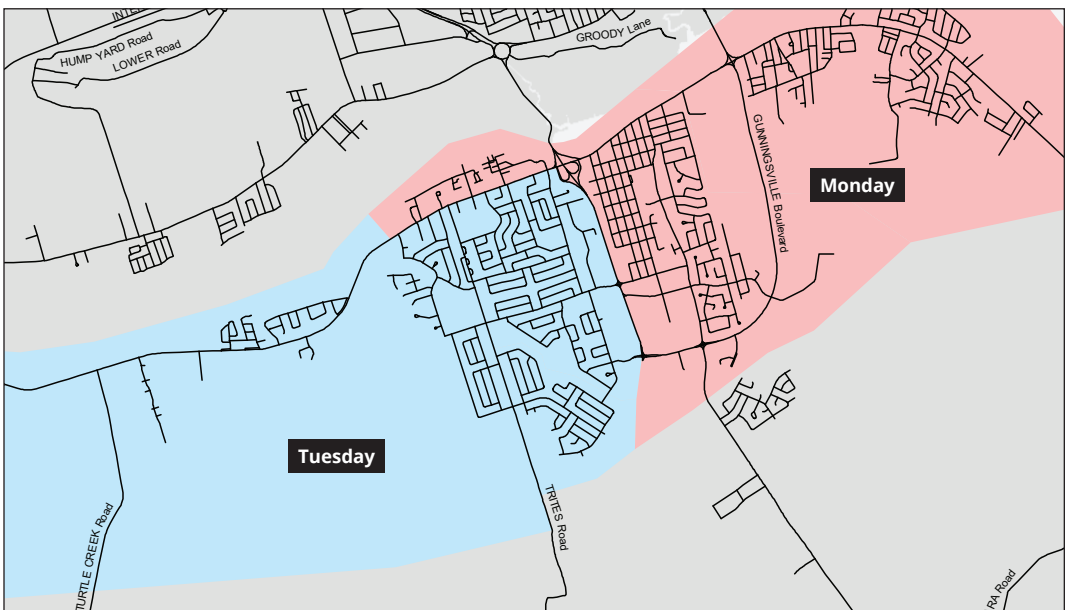

BULK WASTE COLLECTION UPDATE

Residents can now dispose of one bulky item every two weeks alongside their clear garbage. Bulk waste collection was previously held twice per year (spring and fall). This includes household appliances, furniture, large electronics, yard clippings, etc. Remember, you can also donate usable furniture and household items to EnviroPlus (853-7722) and Habitat for Humanity ReStore (384-4664). The following list of items will not be collected curbside:

- Asphalt shingles
- Concrete & bricks
- Wood products (lumber, fencing, etc.)
- Gyprock & drywall
- Toilets & plumbing fixtures
- Tires
- Windows

A full, detailed list of non-collectible items can be found page 9 of the Town's Garbage Collection By-Law at www.townofriverview.ca

For the safety of collectors, **hazardous, commercial** and **construction waste** cannot be picked up at the curb.