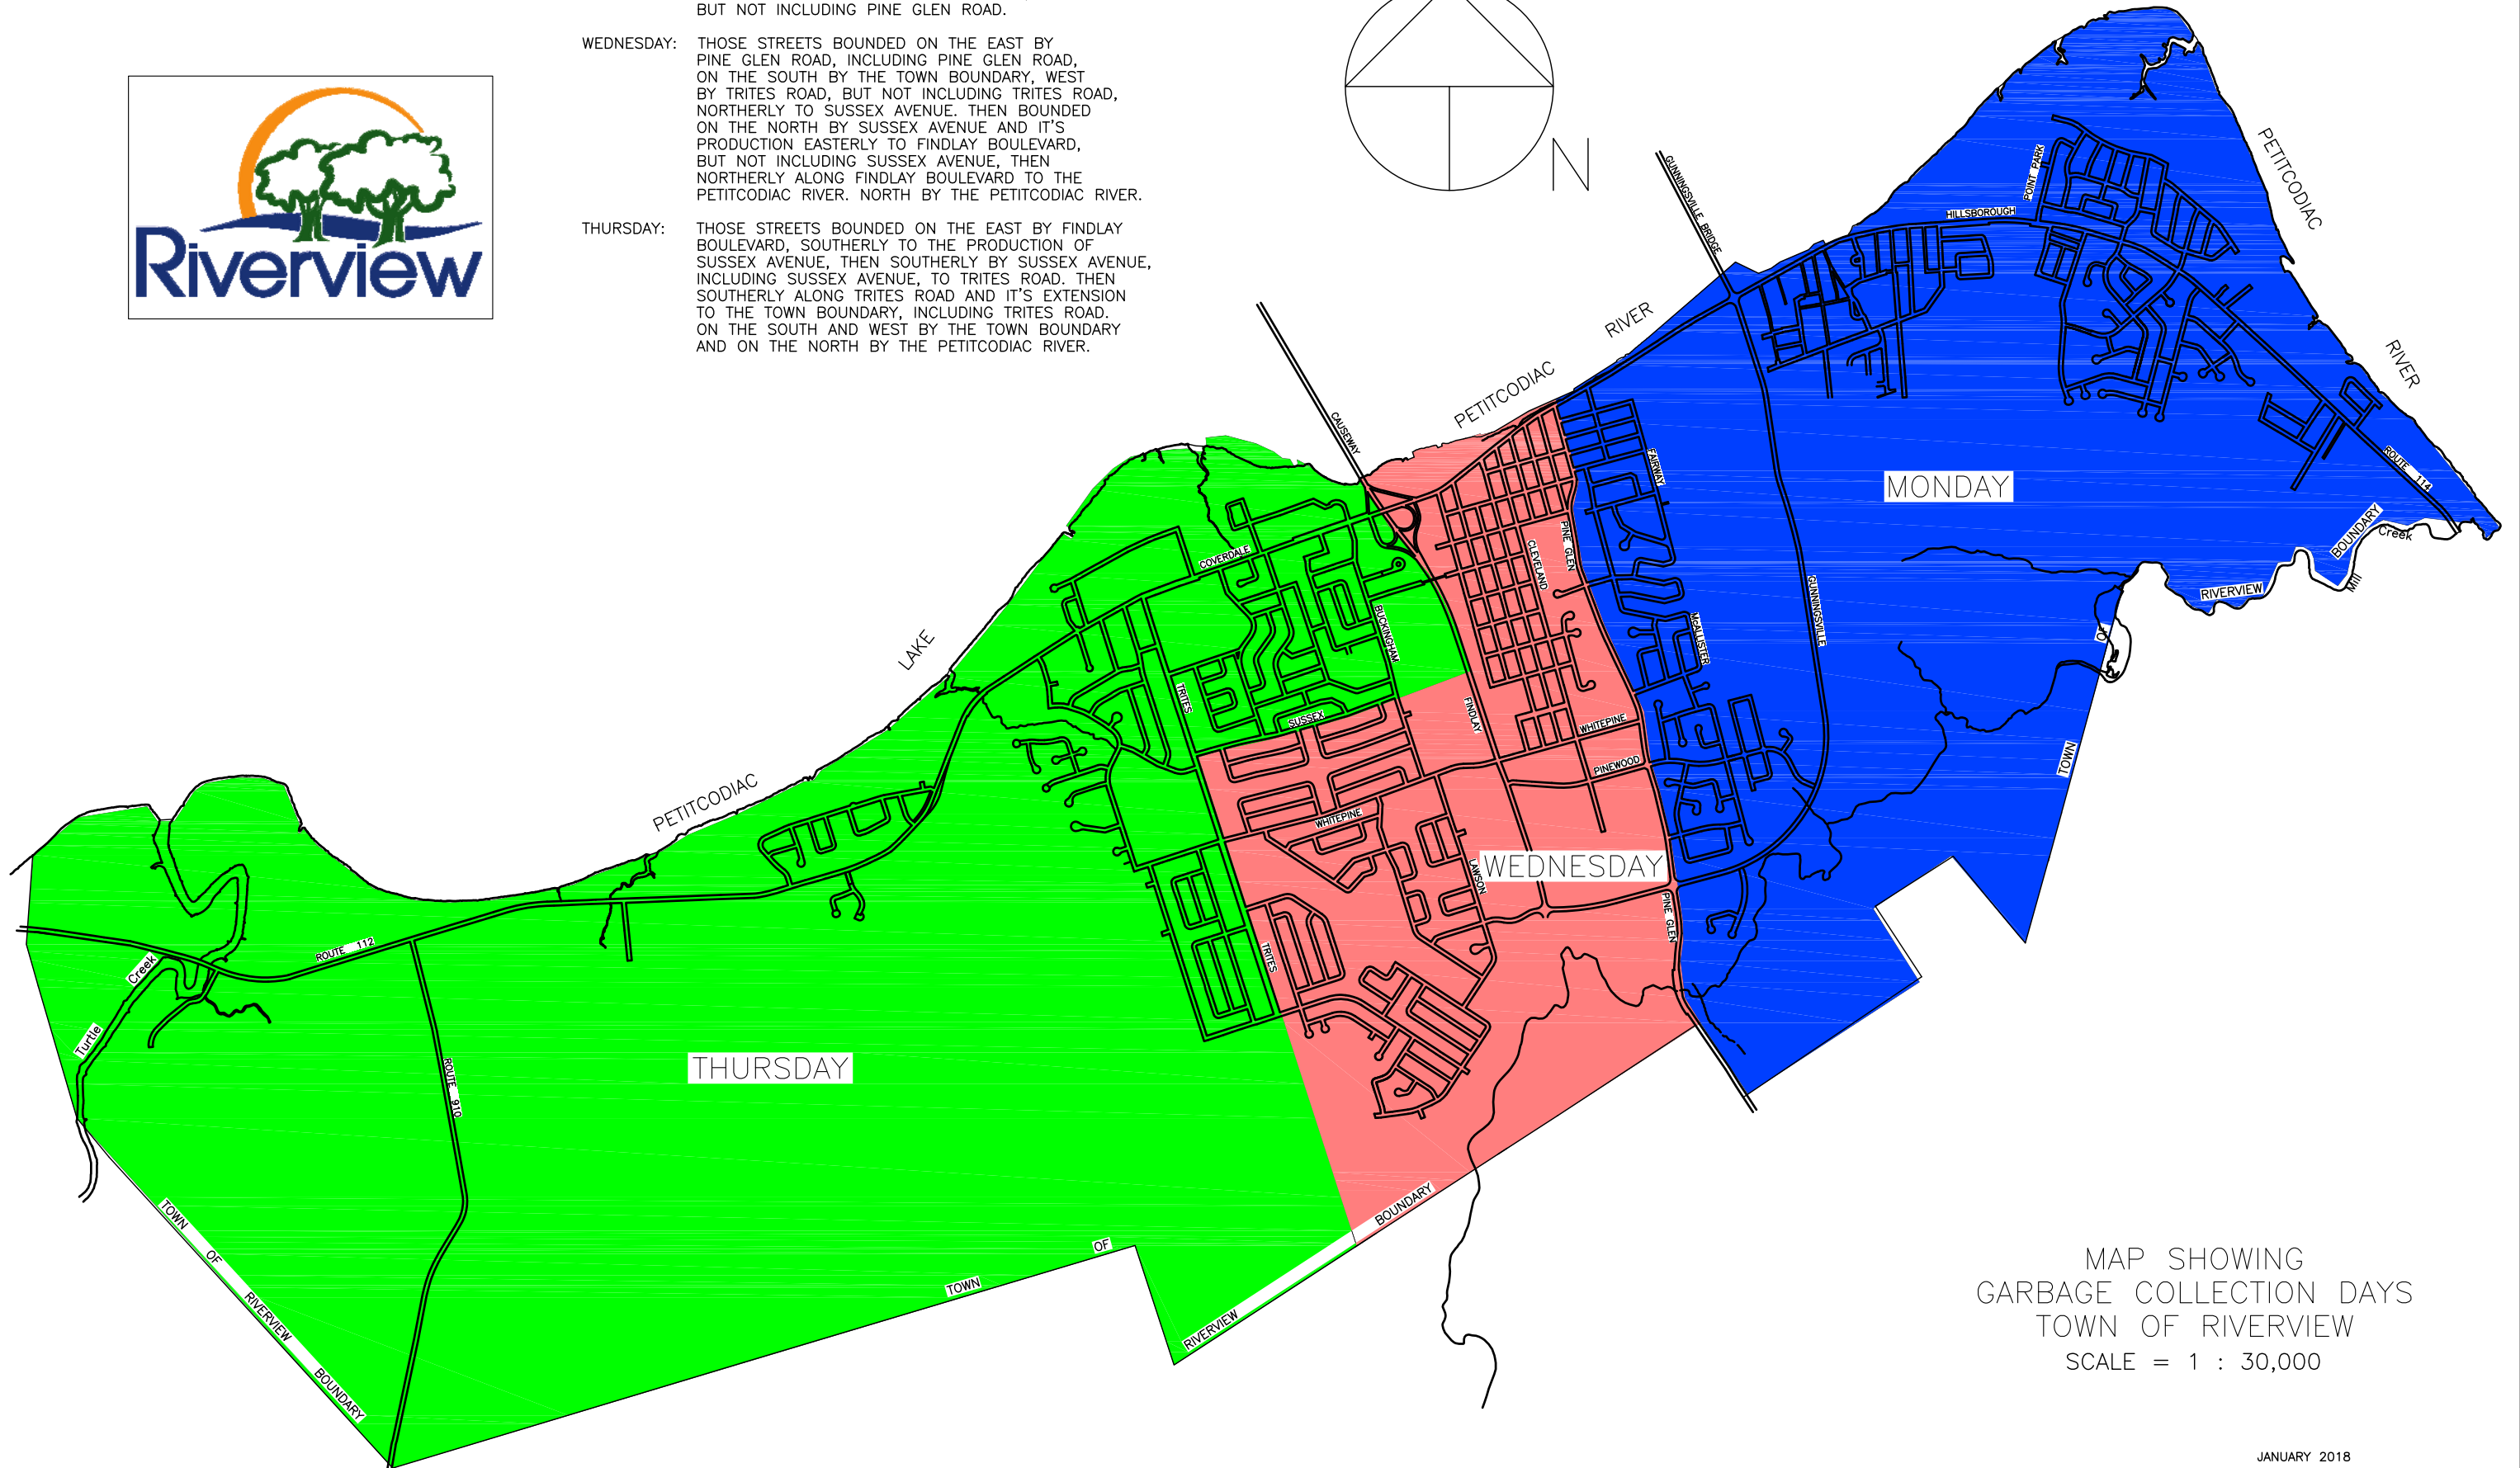

COLLECTION BOUNDARIES

- MONDAY: ALL STREETS EAST OF PINE GLEN ROAD, BUT NOT INCLUDING PINE GLEN ROAD.
- WEDNESDAY: THOSE STREETS BOUNDED ON THE EAST BY PINE GLEN ROAD, INCLUDING PINE GLEN ROAD, ON THE SOUTH BY THE TOWN BOUNDARY, WEST BY TRITES ROAD, BUT NOT INCLUDING TRITES ROAD, NORTHERLY TO SUSSEX AVENUE. THEN BOUNDED ON THE NORTH BY SUSSEX AVENUE AND IT'S PRODUCTION EASTERLY TO FINDLAY BOULEVARD, BUT NOT INCLUDING SUSSEX AVENUE, THEN NORTHERLY ALONG FINDLAY BOULEVARD TO THE PETITCODIAC RIVER. NORTH BY THE PETITCODIAC RIVER.
- THURSDAY: THOSE STREETS BOUNDED ON THE EAST BY FINDLAY BOULEVARD, SOUTHERLY TO THE PRODUCTION OF SUSSEX AVENUE, THEN SOUTHERLY BY SUSSEX AVENUE, INCLUDING SUSSEX AVENUE, TO TRITES ROAD. THEN SOUTHERLY ALONG TRITES ROAD AND IT'S EXTENSION TO THE TOWN BOUNDARY, INCLUDING TRITES ROAD. ON THE SOUTH AND WEST BY THE TOWN BOUNDARY AND ON THE NORTH BY THE PETITCODIAC RIVER.

MAP SHOWING  
GARBAGE COLLECTION DAYS  
TOWN OF RIVERVIEW  
SCALE = 1 : 30,000